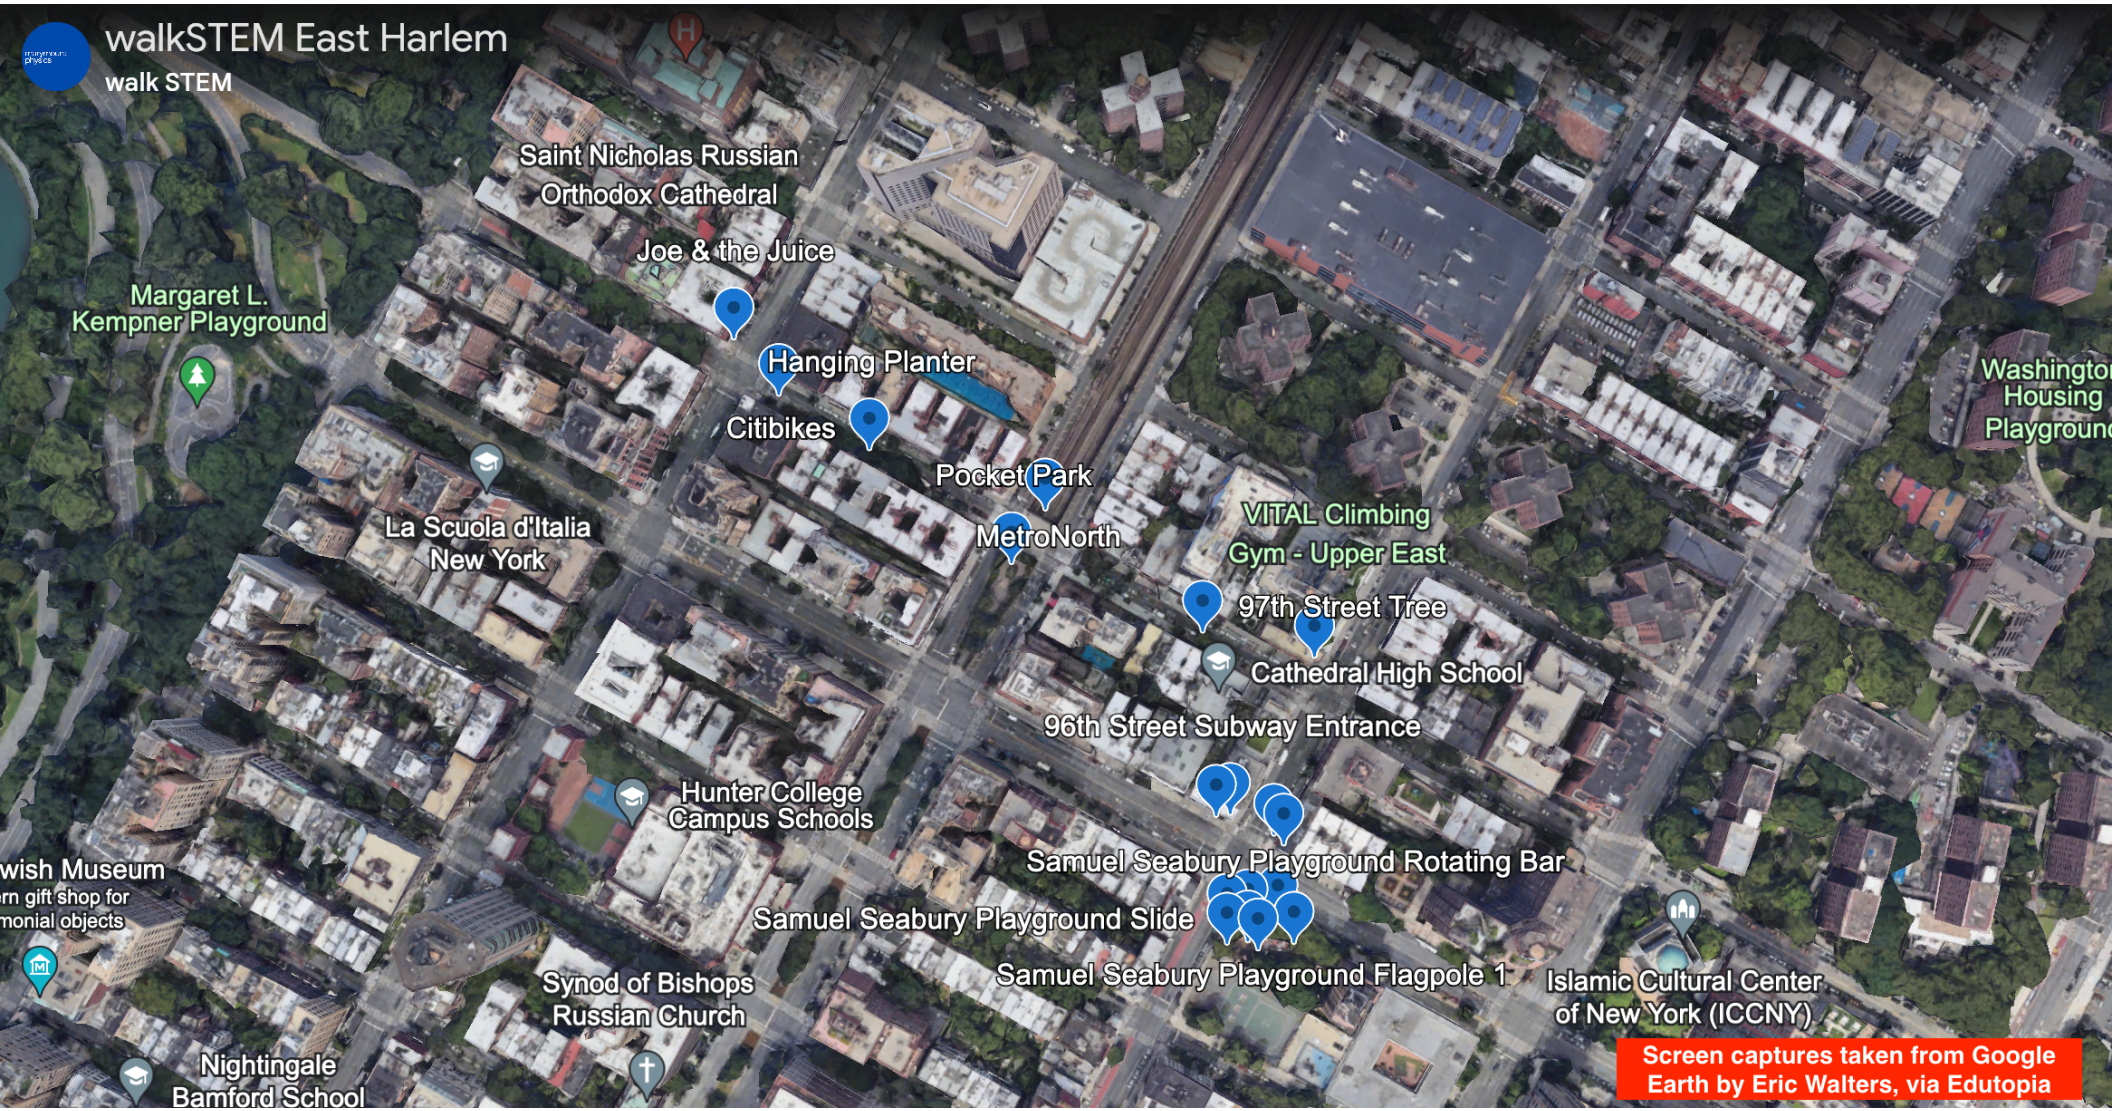

walkSTEM East Harlem

walk STEM

Saint Nicholas Russian Orthodox Cathedral

Joe & the Juice

Hanging Planter

Citibikes

Pocket Park

MetroNorth

VITAL Climbing Gym - Upper East

97th Street Tree

Cathedral High School

96th Street Subway Entrance

Hunter College Campus Schools

Samuel Seabury Playground Rotating Bar

Samuel Seabury Playground Slide

Samuel Seabury Playground Flagpole 1

Islamic Cultural Center of New York (ICCNy)

Synod of Bishops Russian Church

Nightingale Bamford School

Wish Museum
Turn gift shop for memorial objects

Washington Housing Playground

Screen captures taken from Google Earth by Eric Walters, via Edutopia